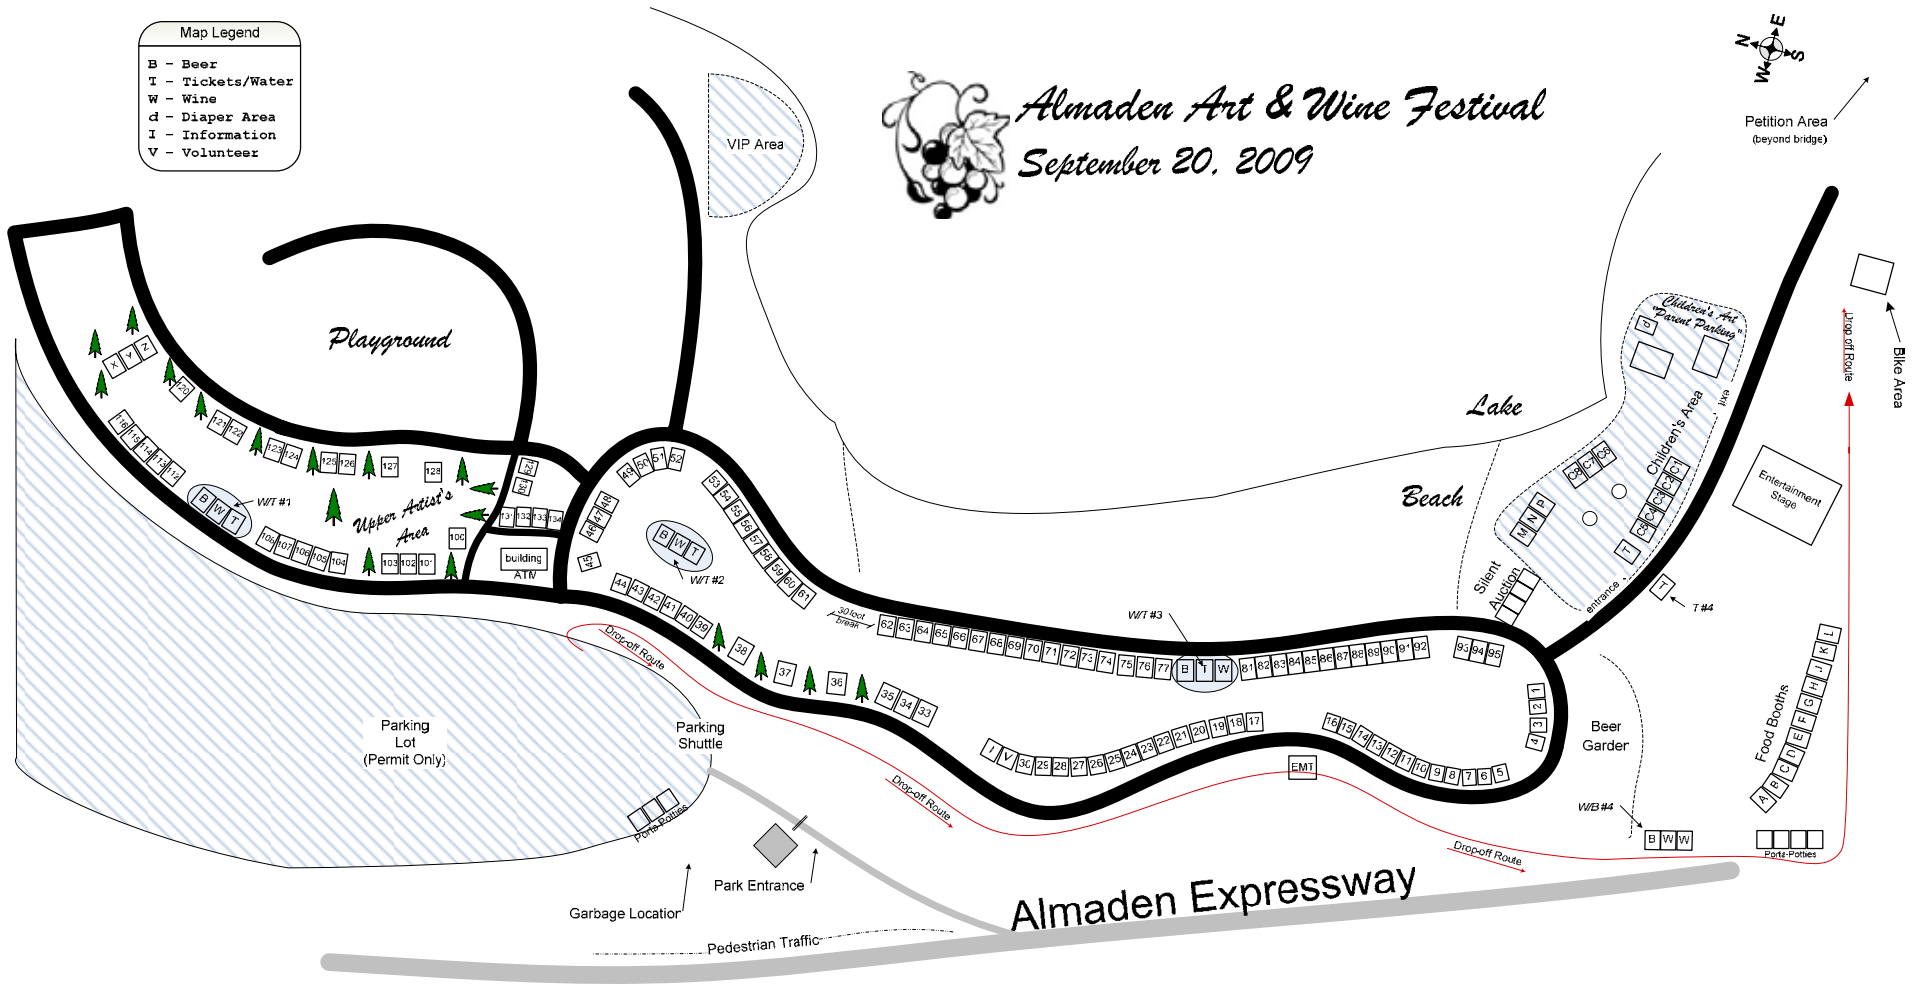

- Map Legend
- B - Beer
  - T - Tickets/Water
  - W - Wine
  - d - Diaper Area
  - I - Information
  - V - Volunteer

# Almaden Art & Wine Festival

September 20, 2009

Almaden Expressway